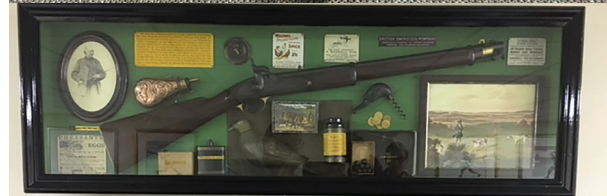

Shop Tools – Cherry Picker – Generator – Compressor: Ind. floor-model drill press – Craftsman table saw – 5 HP Blak Max upright air comp. – port. air comp. – Porter Cable power washer with Honda engine – 2 small generators – (2) 4’ port. barn fans – pedestal fan – large & small shop cherry picker hoist – ladders – scaffolding – 40-gal port fuel tank – (2) power miter saws – abrasive cutoff saw – drills – grinders – router table – sofa tables – Power Master commercial auto gate opener – lawn aerator – floor jack – jack stands – hyd. jacks – welding helmets – Thomsville leather-top trunk – hutch – Thomsville Henneway chairs – king size bed – armoire – nightstand – spyglass telescope

Note: Loads of items not mentioned. Something for everyone. Open at 8 AM sale day. Quality throughout. Two auction rings part of the day. Autos, backhoe, skid loader to sell at 11:30 AM. Lunch stand. Bring a friend and your pickup! Join us.

TERMS ON CHATTELS: Driver’s license or State ID required to register for bidder number. Cash, Check, Debit Card, Visa, or Master Card accepted. 4% buyer’s premium on all sales; 4% waived for cash or check. Information is believed to be accurate but not guaranteed.

Auctioneer/Realtor®
RUSSELL T. (RUSTY) KIKO, JR.
330.495.0923
rustykiko@kikocompany.com

Auctioneer/Realtor®
RYAN M. KIKO
330.831.8565
ryankiko@kikocompany.com

330.455.9357 • kikoauctions.com